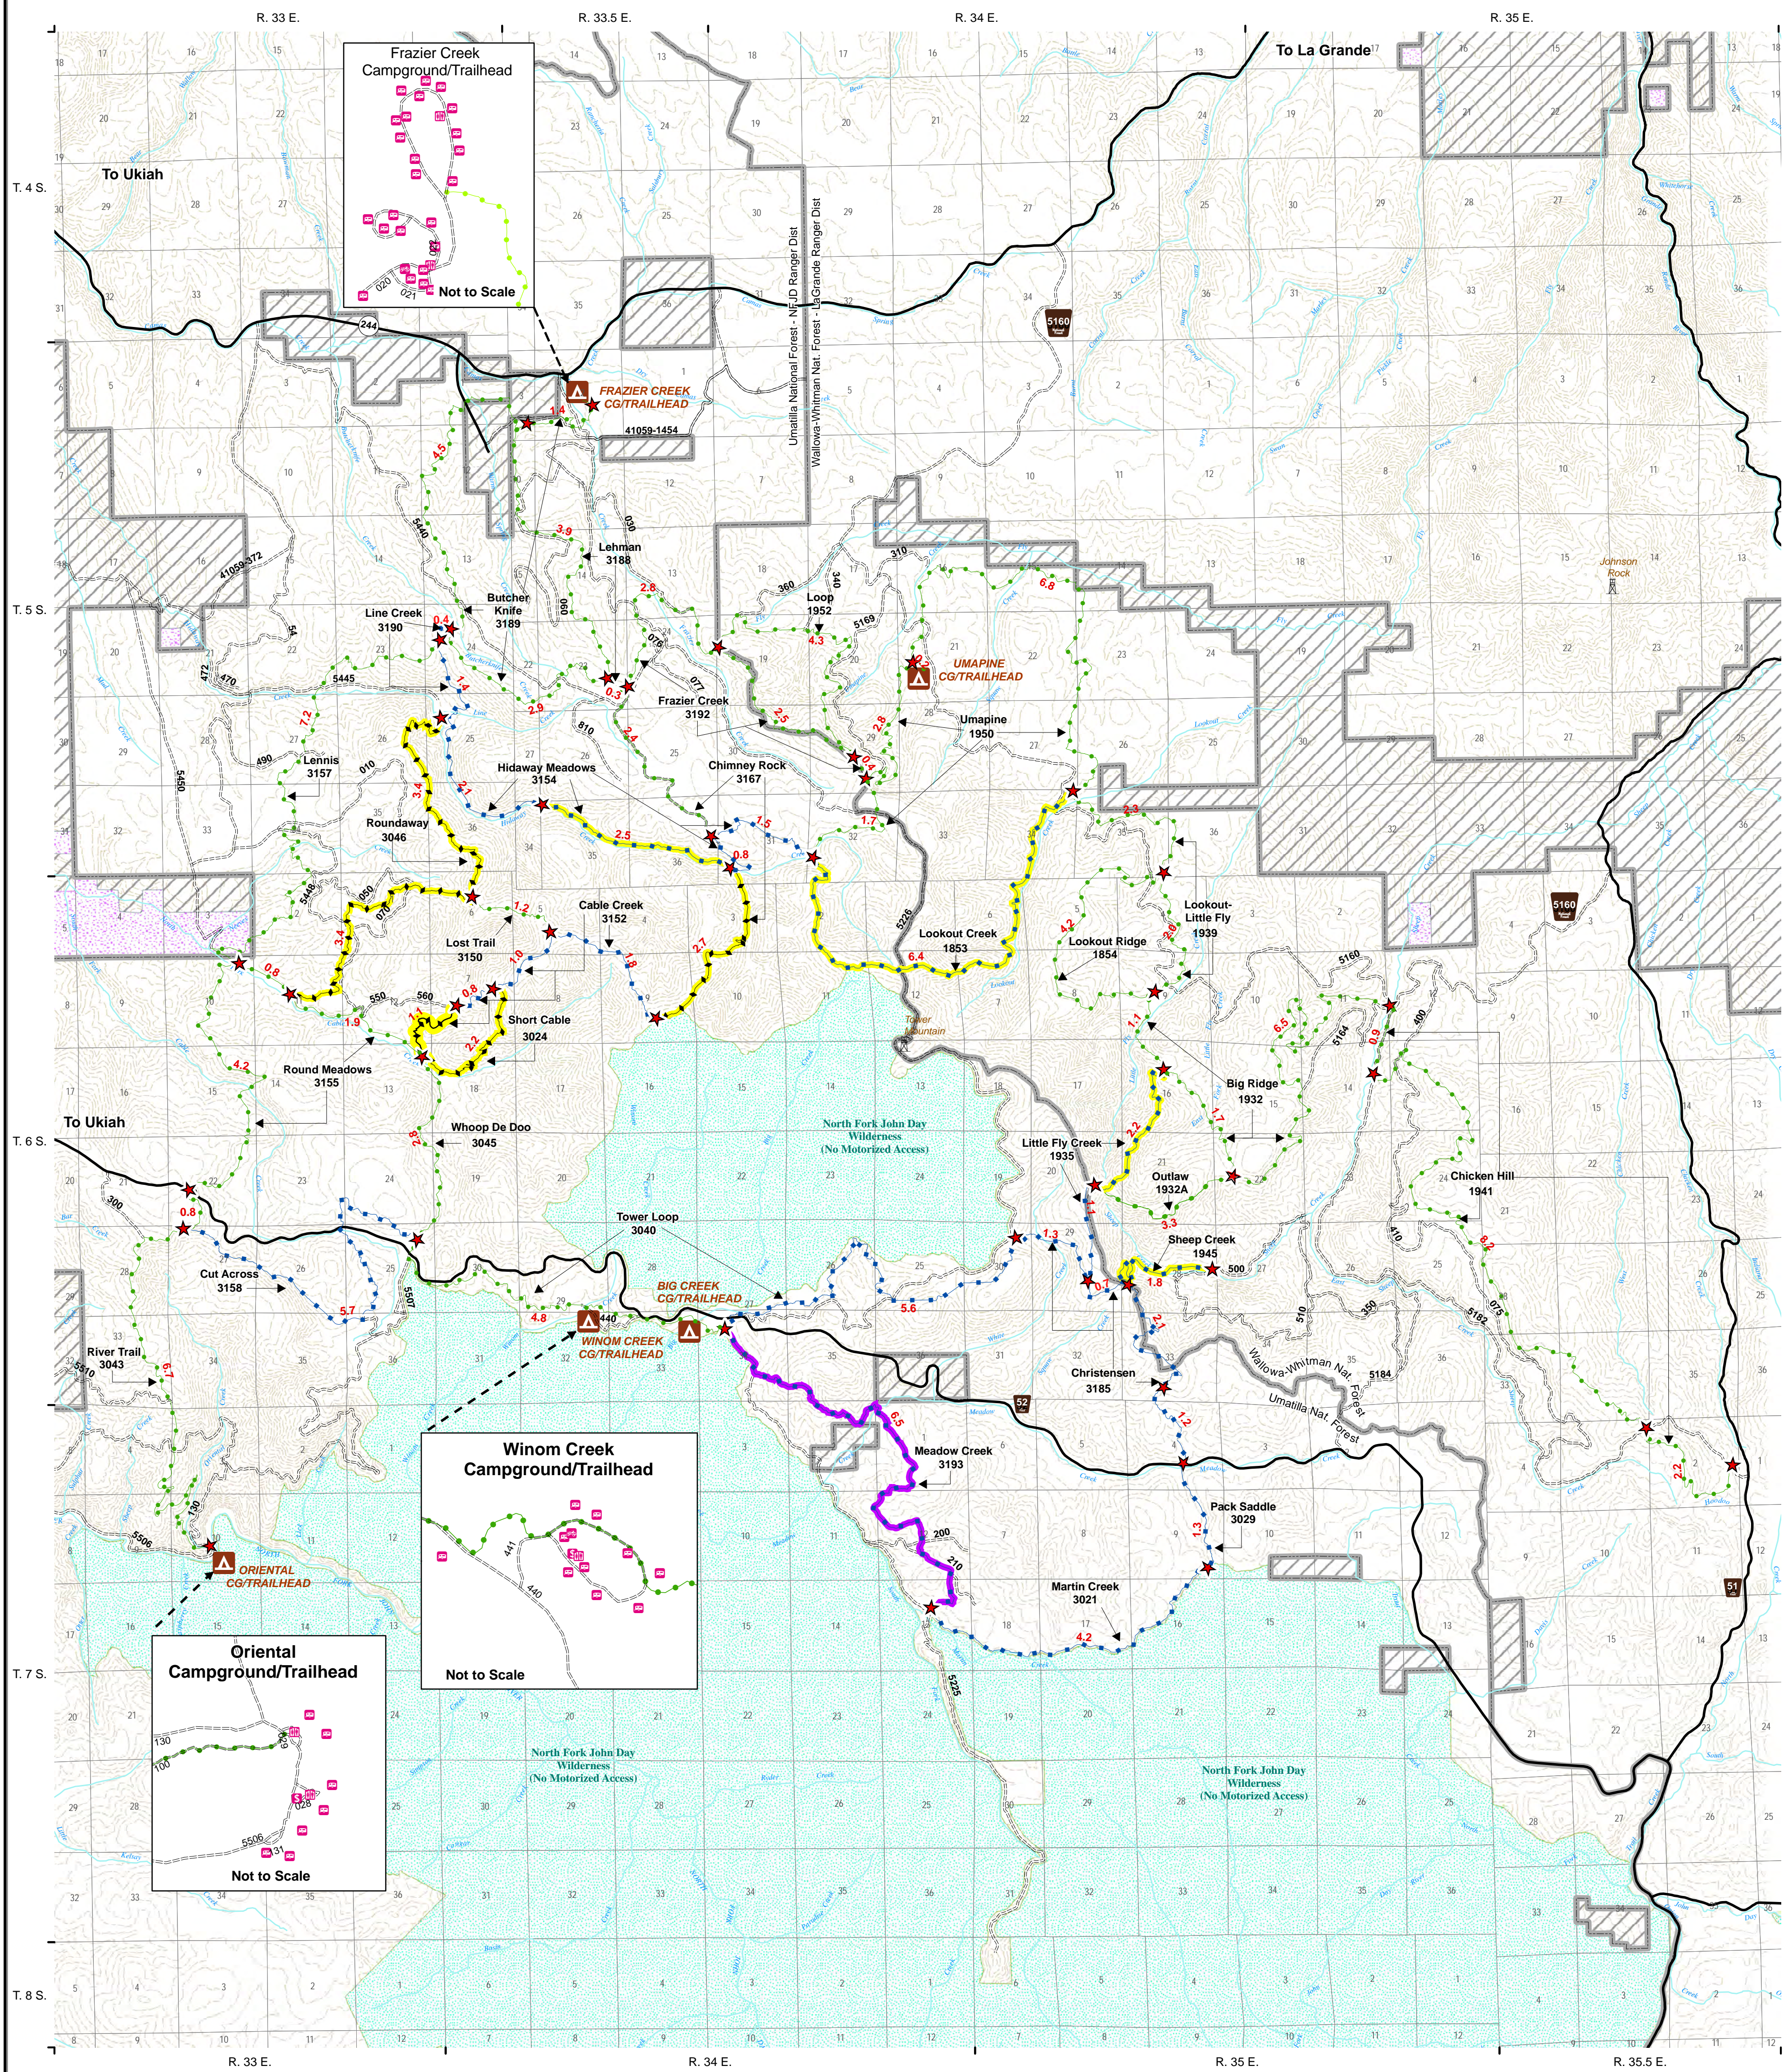

Winom-Frazier OHV Complex

Location:	Lat/Northing:	Long/Westing:
Frazier Trailhead	45. 09' 58"	118. 38' 38"
Tower Mountain Lookout	45. 03' 26"	118. 34' 08"
Winom Creek Trailhead	45. 00' 72"	118. 38' 39"
Umapine OHV Trailhead	45. 06' 83"	118. 33' 70"
Oriental Trailhead	44. 58' 26"	118. 43' 40"